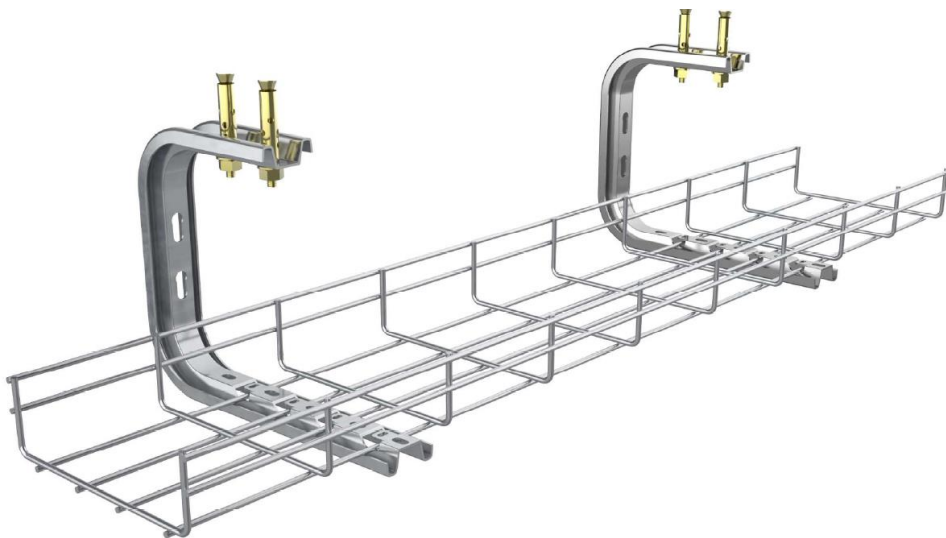

This diagram comply with IEC 61537 with connection to 1/5 of the span and the end span = 0,8x the span

Q = max. admissible load (kg/m)
 L = support distance (m)
 f = Deflection (mm) / Max. deflection = $L/100$
 Safety co-efficient = 1.5

Width	Usable Cross-Section
50	25 cm ²
100	50 cm ²
150	75 cm ²
200	100 cm ²
300	150 cm ²
400	200 cm ²
500	250 cm ²
600	300 cm ²

TOK ...	H35	4.0mm		
CODE	Width W mm	Length L mm	kg 1 pc	pcs
TOK 305 40 EG	50	3000	0,43	2
TOK 310 40 EG	100	3000	0,58	2
TOK 315 40 EG	150	3000	0,73	2
TOK 320 40 EG	200	3000	0,89	2
TOK 325 40 EG	250	3000	1,04	2
TOK 330 40 EG	300	3000	1,19	2
TOK 340 40 EG	400	3000	1,49	2
TOK 345 40 EG	450	3000	1,64	2
TOK 350 40 EG	500	3000	1,79	2
TOK 360 40 EG	600	3000	2,09	2

Connector - TBE

Fixing Unit

Suspension Clamp

Straight Quick Connector

Multipurpose Connection Strip

TBE

TSE

SC